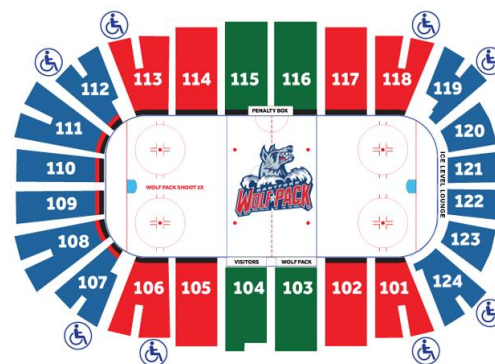

HARTFORD WOLF PACK POST GAME SKATE EXPERIENCE

Give your Adult Hockey Team the ultimate playing experience!
With our Post Game Experience;
your team can play on the Wolf Pack's home ice after a game!
Lace up your skates in one of our professional locker rooms
and hit the ice for a game that everyone will remember!

Post - Game packages include:

- 50 Ticket minimum per team, 100 per game slot
- Three, 12 minute periods
- Utilize XL Center Locker Rooms
- Your game is broadcasted onto our jumbo tron!
- Video of the game will be uploaded on the Hartford Wolf Pack's YouTube channel!
- Red level seating starts at \$21.00 per ticket
- Green level seating starts at \$23.00 per ticket